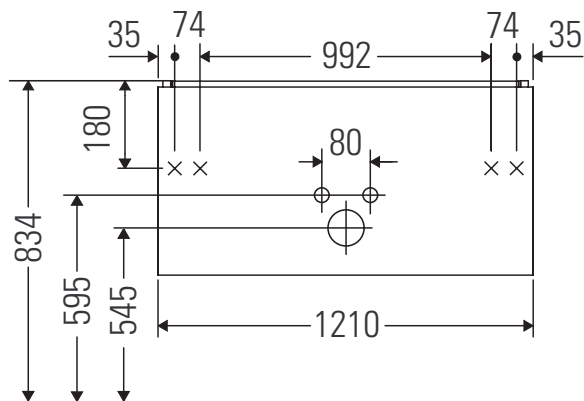

XSquare

XS 4174

Instrucciones de montaje

W mm	X mm
17	834

ME by Starck # 233612 / # 236112..00

W mm	X mm
17	834

ME by Starck # 236112..24

Indicaciones de uso