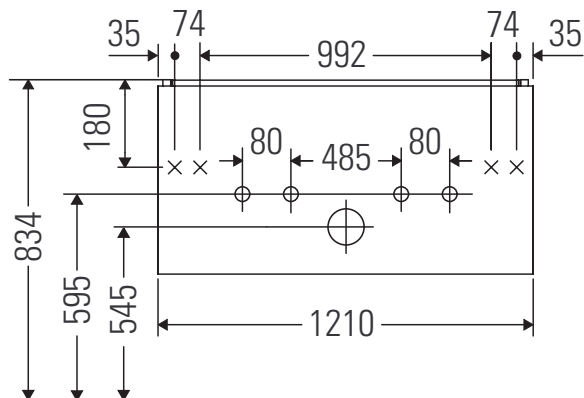

XSquare

XS 4174

Instrucciones de montaje

W mm	X mm
17	834

ME by Starck # 233612 / # 236112..00

W mm	X mm
17	834

ME by Starck # 236112..24

Indicaciones de uso