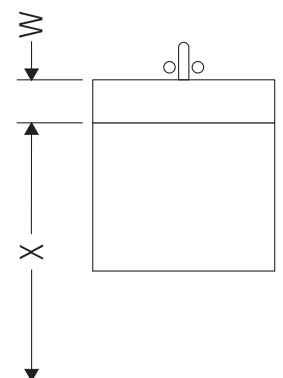

XSquare

XS 4174

Instrucciones de montaje

W mm	X mm
17	834

ME by Starck # 233612 / # 236112..00

W mm	X mm
17	834

ME by Starck # 236112..24

Indicaciones de uso