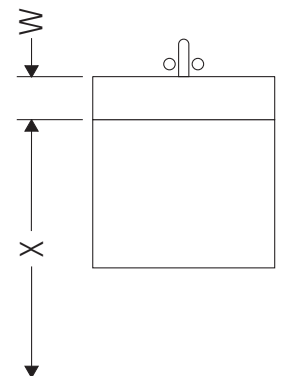

XSquare

XS 4174

Instrucciones de montaje

W mm	X mm
17	834

ME by Starck # 233612 / # 236112..00

W mm	X mm
17	834

ME by Starck # 236112..24

Indicaciones de uso