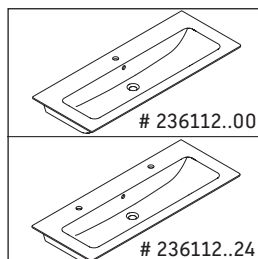

XSquare

XS 4174

Instrucciones de montaje

W mm	X mm
17	834

ME by Starck # 233612 / # 236112..00

W mm	X mm
17	834

ME by Starck # 236112..24

Indicaciones de uso